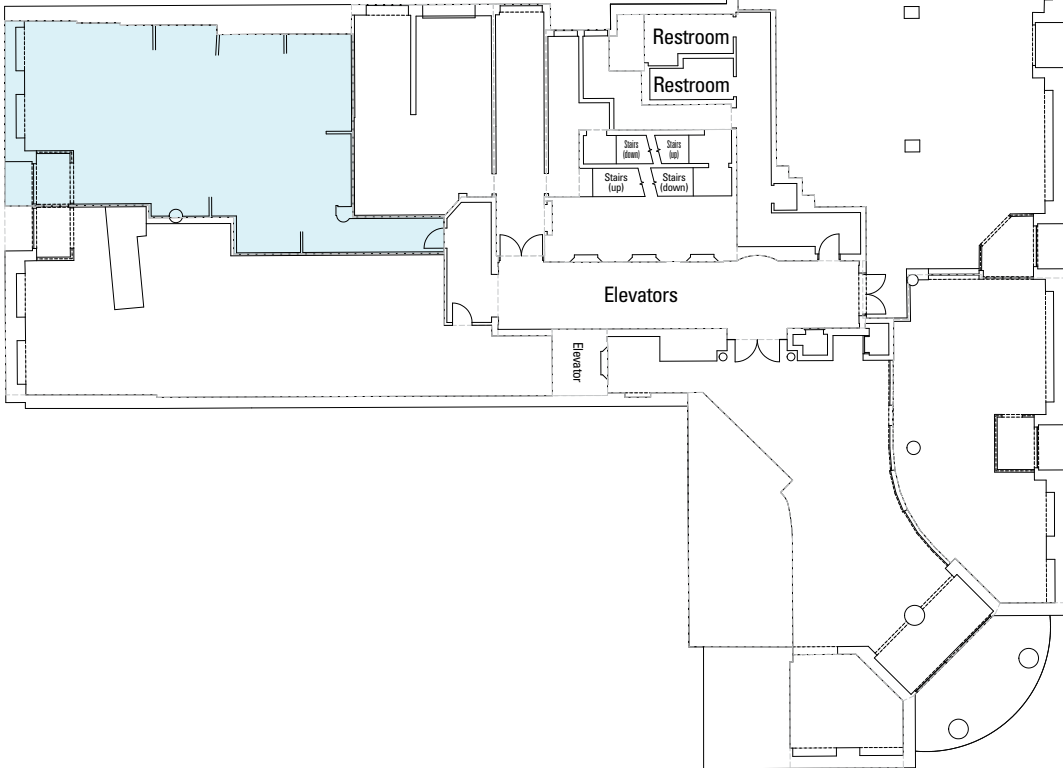

2200 McGill College

Ground level

Sherbrooke Street West

RODELU

MAISON MOLSON

Mansfield Street

McGill College Avenue

2200