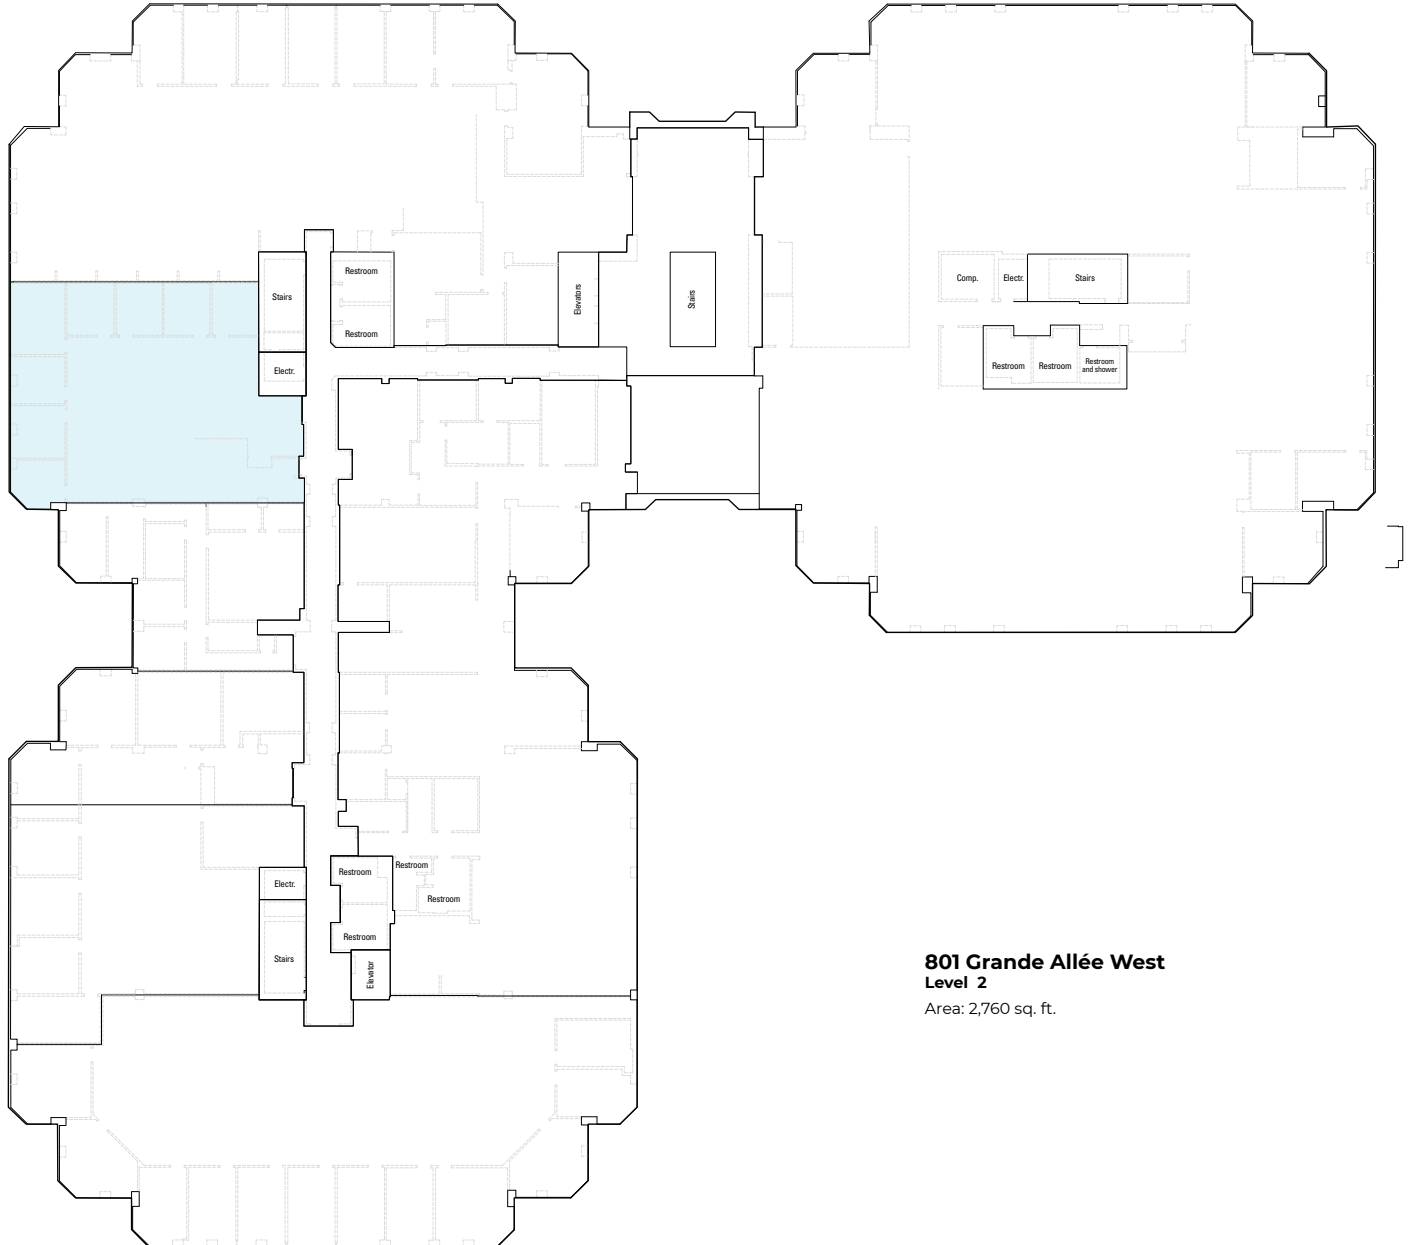

↑
GRANDE ALLÉE WEST

↑
DESJARDINS-MÉRICI STREET

**801 Grande Allée West
Level 2**

Area: 2,760 sq. ft.